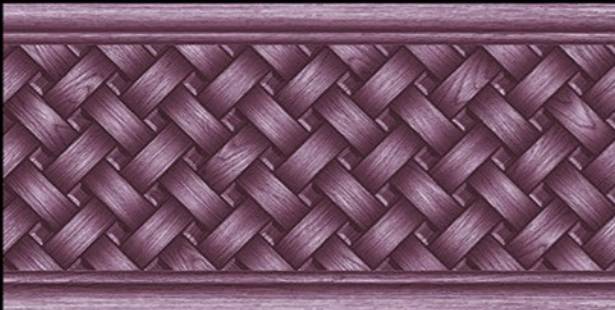

CHEMICAL RESISTANCE

FROST RESISTANCE

RESISTANCE TO FIRE

Matt Finish...!!

Wall Tiles 300X600 MM

1-8019_LT
2-8019_DK
3-8019_DK
4-8019_LT

1-8020_LT
2-8020_DK
3-8020_DK
4-8020_LT

WATERPROOF
SURFACE