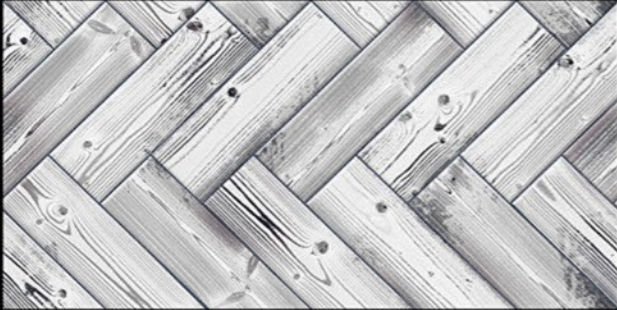

CHEMICAL
RESISTANCE

FROST
RESISTANCE

RESISTANCE
TO FIRE

Matt Finish...!!

Wall Tiles 300X600 MM

1-8011_LT
2-8011_LT
3-8011_LT
4-8011_LT

1-8012_LT
2-8012_LT
3-8012_LT
4-8012_LT

WATERPROOF
SURFACE