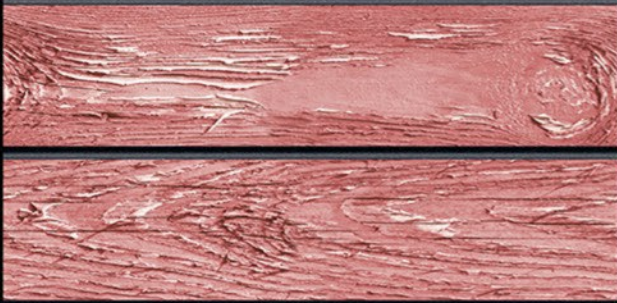

CHEMICAL RESISTANCE

FROST RESISTANCE

RESISTANCE TO FIRE

Matt Finish...!!

Wall Tiles 300X600 MM

1-8029_LT
2-8029_DK
3-8029_DK
4-8029_LT

1-8030_LT
2-8030_DK
3-8030_DK
4-8030_LT

WATERPROOF SURFACE