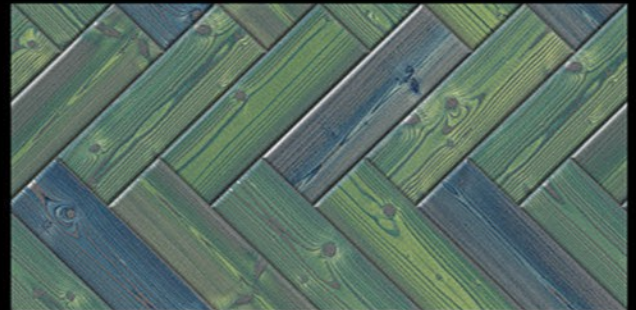

CHEMICAL
RESISTANCE

FROST
RESISTANCE

RESISTANCE
TO FIRE

Matt Finish...!!

Wall Tiles 300X600 MM

1-8013_LT
2-8013_LT
3-8013_LT
4-8013_LT

1-8014_DK
2-8014_DK
3-8014_DK
4-8014_DK

WATERPROOF
SURFACE