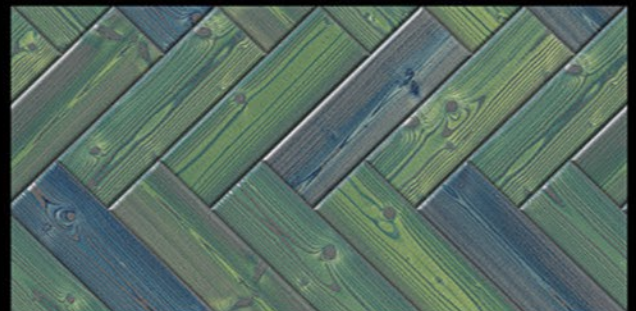

CHEMICAL
RESISTANCE

FROST
RESISTANCE

RESISTANCE
TO FIRE

Matt Finish...!!

Wall Tiles 300X600 MM

1-8013_LT
2-8013_LT
3-8013_LT
4-8013_LT

1-8014_DK
2-8014_DK
3-8014_DK
4-8014_DK

WATERPROOF
SURFACE