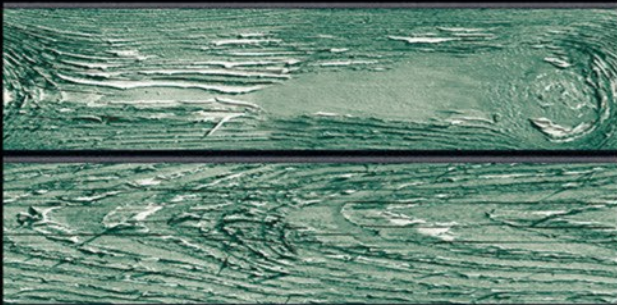

CHEMICAL
RESISTANCE

FROST
RESISTANCE

RESISTANCE
TO FIRE

Matt Finish...!!

Wall Tiles 300X600 MM

1-8027_LT
2-8027_DK
3-8027_DK
4-8027_LT

1-8028_LT
2-8028_DK
3-8028_DK
4-8028_LT

WATERPROOF SURFACE