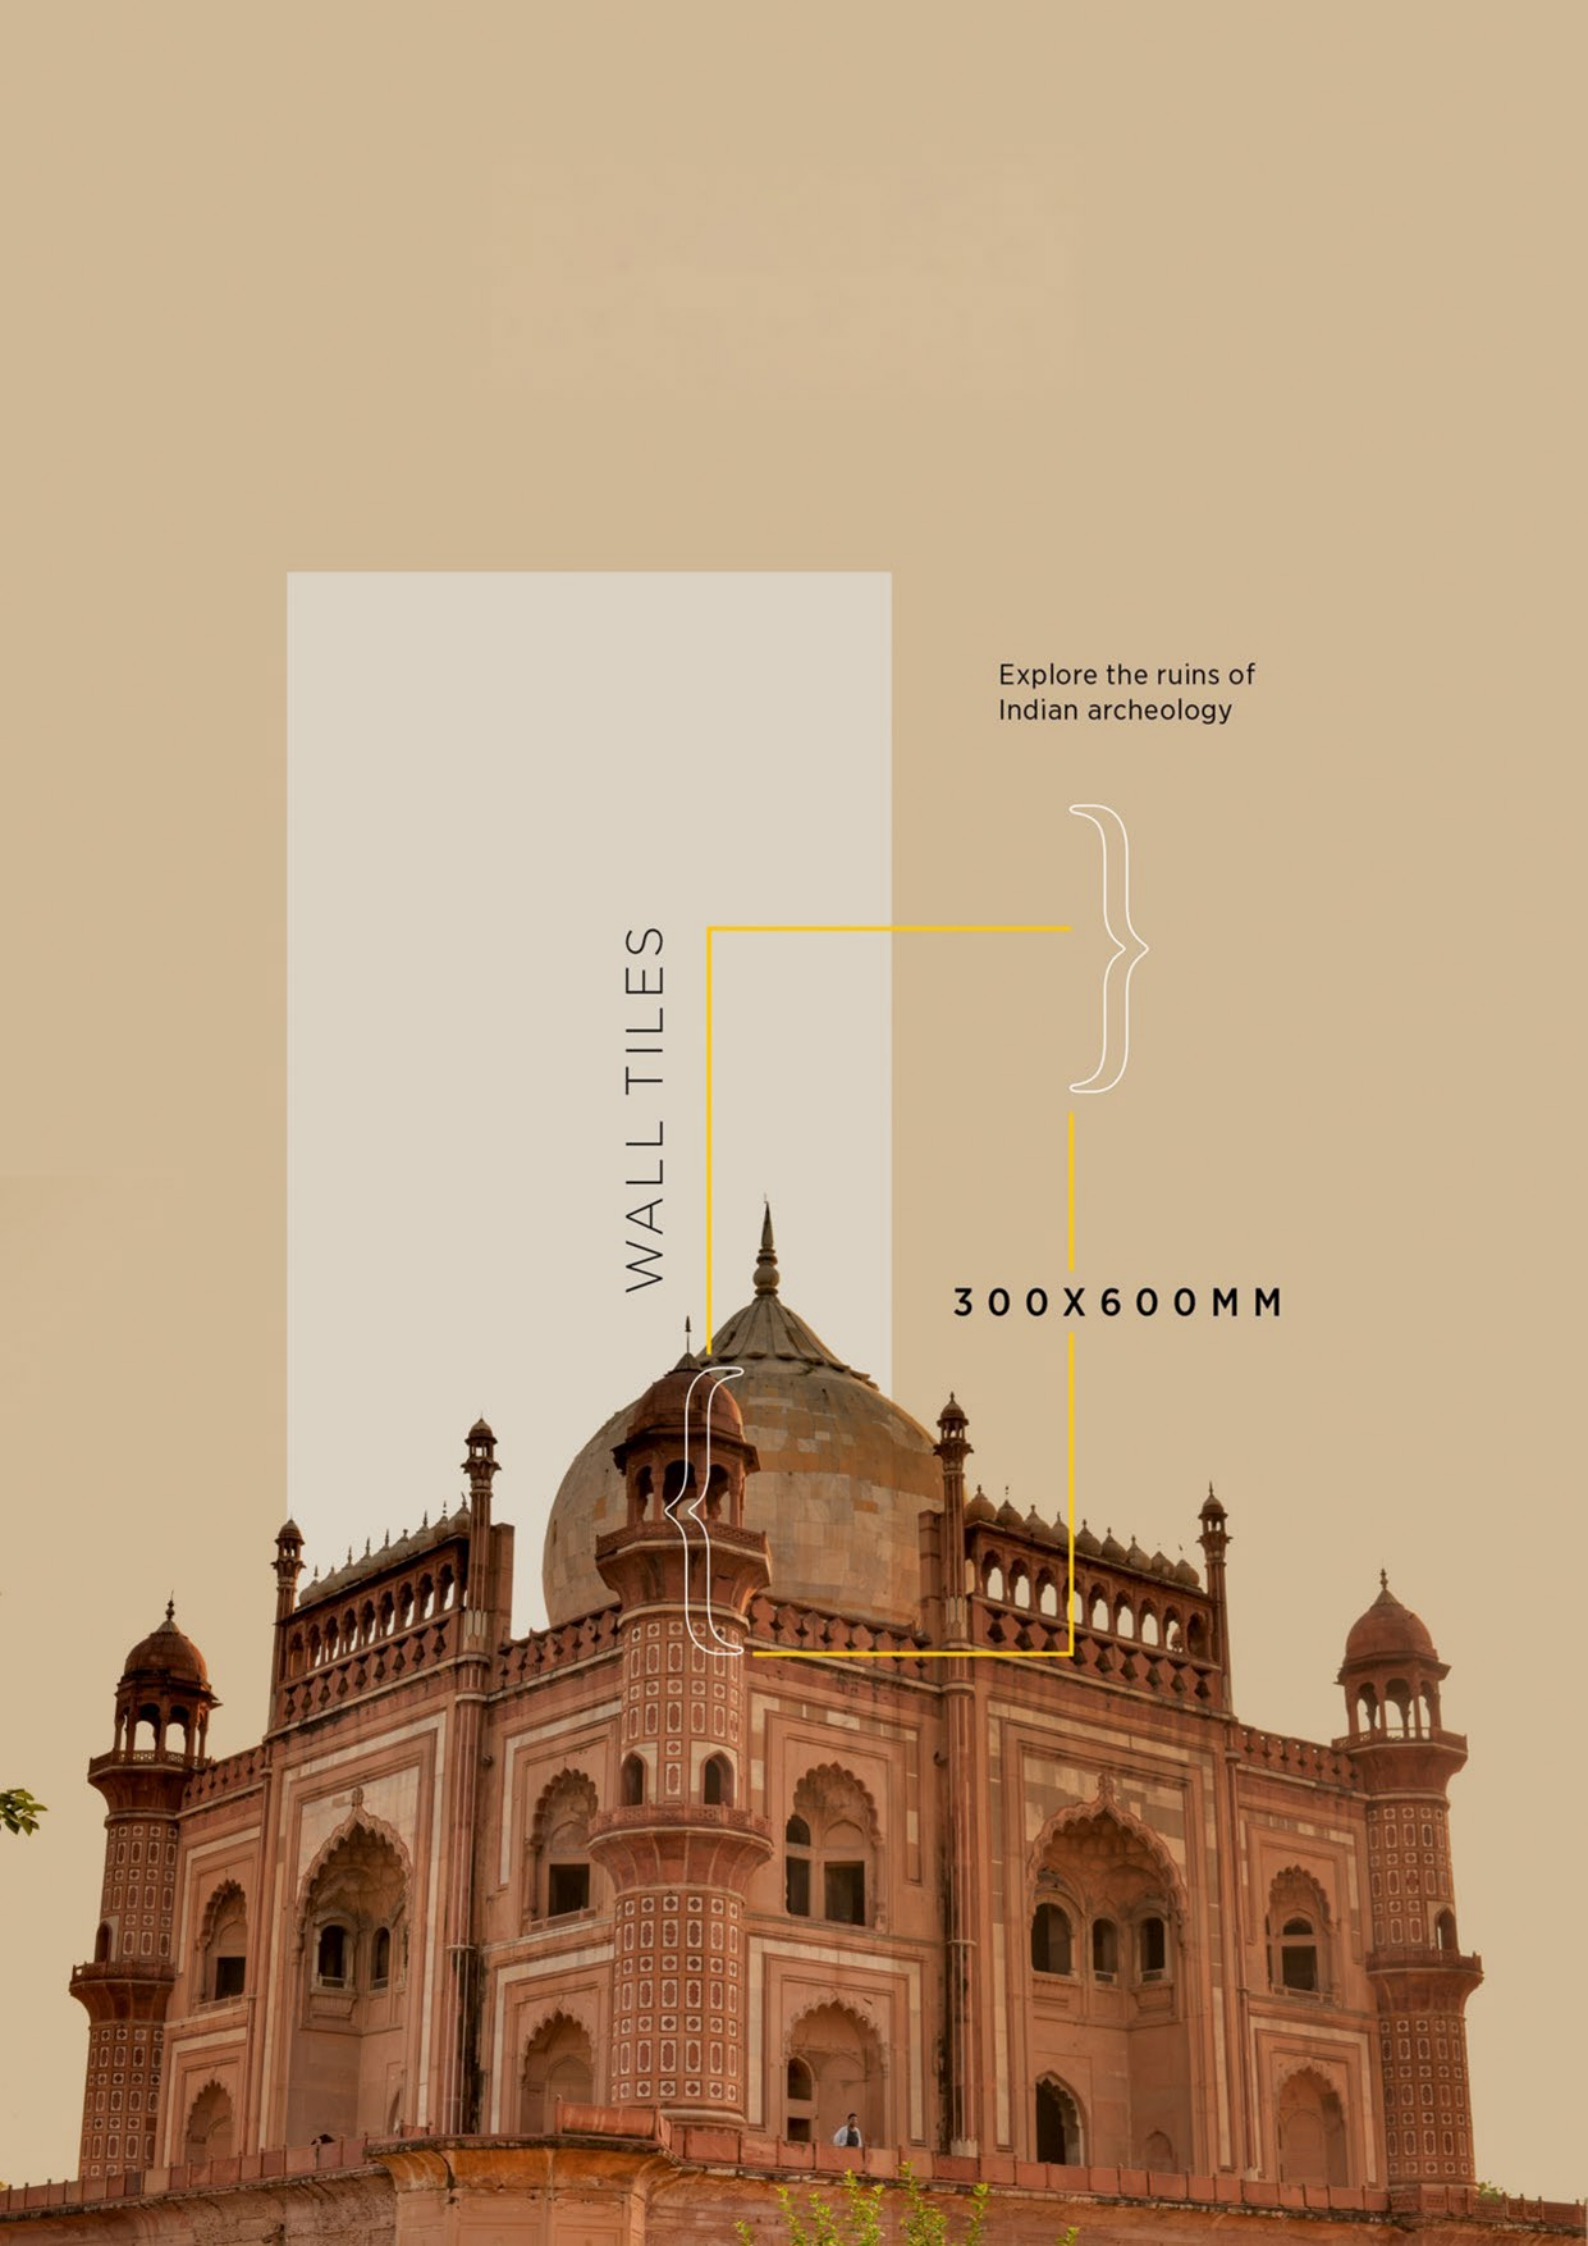

Explore the ruins of
Indian archeology

WALL TILES

300 X 600 MM