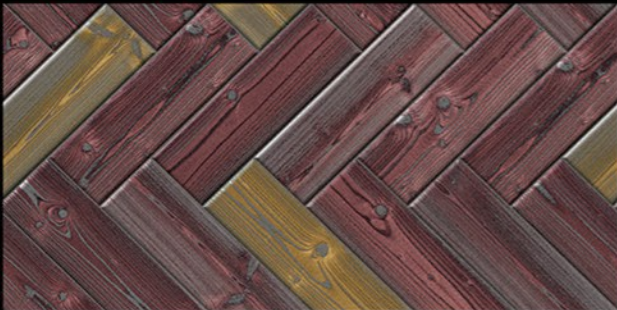

CHEMICAL
RESISTANCE

FROST
RESISTANCE

RESISTANCE
TO FIRE

Matt Finish...!!

Wall Tiles 300X600 MM

1-8041_DK
2-8041_DK
3-8041_DK
4-8041_DK

1-8042_DK
2-8042_DK
3-8042_DK
4-8042_DK

WATERPROOF SURFACE