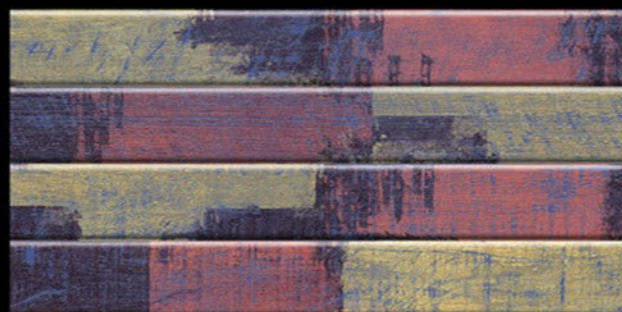

CHEMICAL
RESISTANCE

FROST
RESISTANCE

RESISTANCE
TO FIRE

Matt Finish...!!

Wall Tiles 300X600 MM

1-8039_DK
2-8039_DK
3-8039_DK
4-8039_DK

1-8040_DK
2-8040_DK
3-8040_DK
4-8040_DK

WATERPROOF
SURFACE