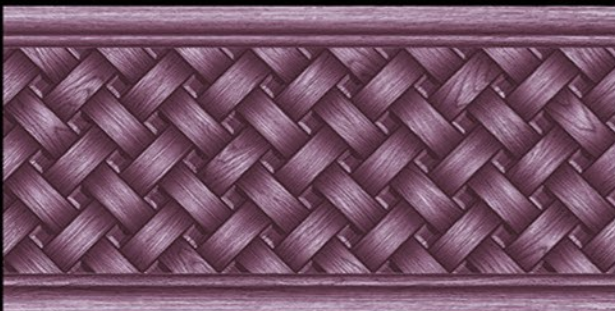

CHEMICAL RESISTANCE

FROST RESISTANCE

RESISTANCE TO FIRE

Matt Finish...!!

Wall Tiles 300X600 MM

1-8019_LT
2-8019_DK
3-8019_DK
4-8019_LT

1-8020_LT
2-8020_DK
3-8020_DK
4-8020_LT

WATERPROOF
SURFACE