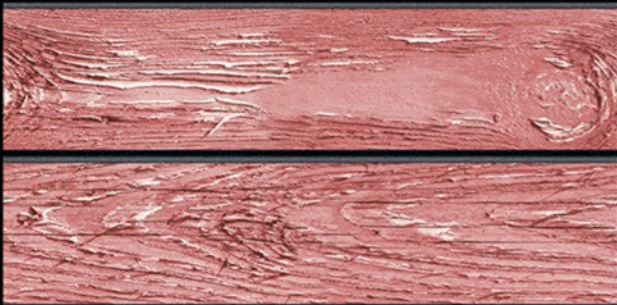

CHEMICAL RESISTANCE

FROST RESISTANCE

RESISTANCE TO FIRE

Matt Finish...!!

Wall Tiles 300X600 MM

1-8029_LT
2-8029_DK
3-8029_DK
4-8029_LT

1-8030_LT
2-8030_DK
3-8030_DK
4-8030_LT

WATERPROOF SURFACE