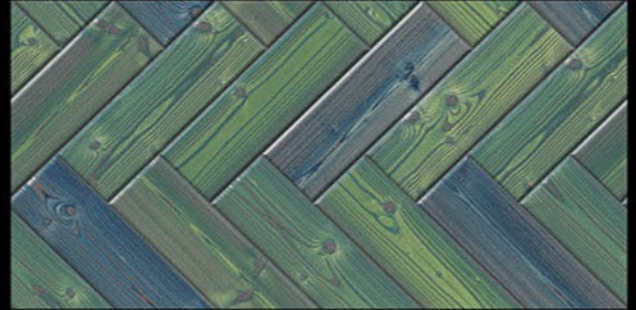

CHEMICAL
RESISTANCE

FROST
RESISTANCE

RESISTANCE
TO FIRE

Matt Finish...!!

Wall Tiles 300X600 MM

1-8013_LT
2-8013_LT
3-8013_LT
4-8013_LT

1-8014_DK
2-8014_DK
3-8014_DK
4-8014_DK

WATERPROOF
SURFACE