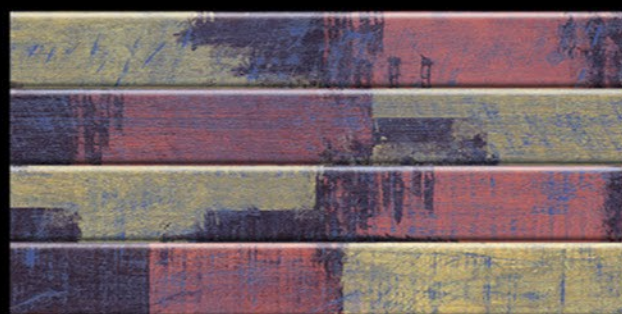

CHEMICAL
RESISTANCE

FROST
RESISTANCE

RESISTANCE
TO FIRE

Matt Finish...!!

Wall Tiles 300X600 MM

1-8039_DK
2-8039_DK
3-8039_DK
4-8039_DK

1-8040_DK
2-8040_DK
3-8040_DK
4-8040_DK

WATERPROOF
SURFACE