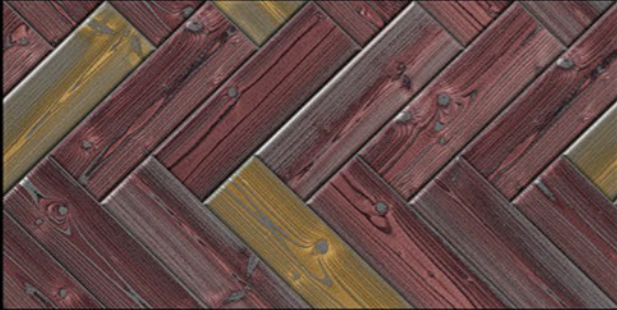

CHEMICAL
RESISTANCE

FROST
RESISTANCE

RESISTANCE
TO FIRE

Matt Finish...!!

Wall Tiles 300X600 MM

1-8041_DK
2-8041_DK
3-8041_DK
4-8041_DK

1-8042_DK
2-8042_DK
3-8042_DK
4-8042_DK

WATERPROOF SURFACE