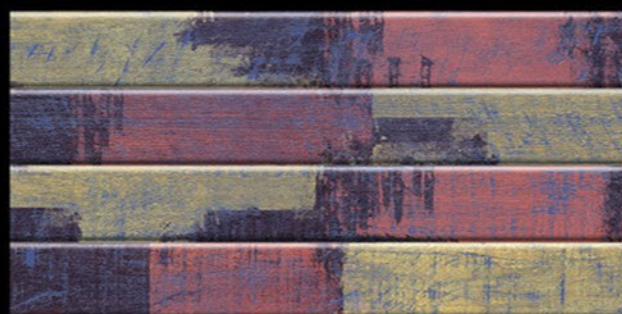

CHEMICAL
RESISTANCE

FROST
RESISTANCE

RESISTANCE
TO FIRE

Matt Finish...!!

Wall Tiles 300X600 MM

1-8039_DK
2-8039_DK
3-8039_DK
4-8039_DK

1-8040_DK
2-8040_DK
3-8040_DK
4-8040_DK

WATERPROOF
SURFACE