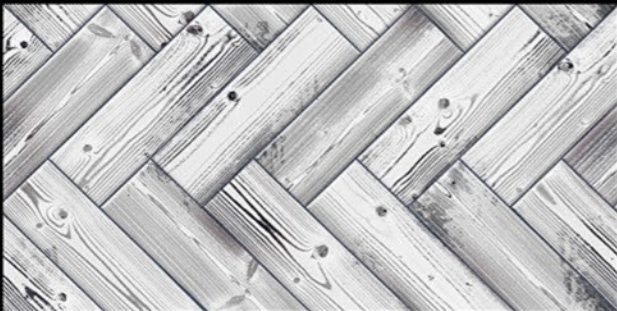

CHEMICAL
RESISTANCE

FROST
RESISTANCE

RESISTANCE
TO FIRE

Matt Finish...!!

Wall Tiles 300X600 MM

1-8011_LT
2-8011_LT
3-8011_LT
4-8011_LT

1-8012_LT
2-8012_LT
3-8012_LT
4-8012_LT

WATERPROOF
SURFACE