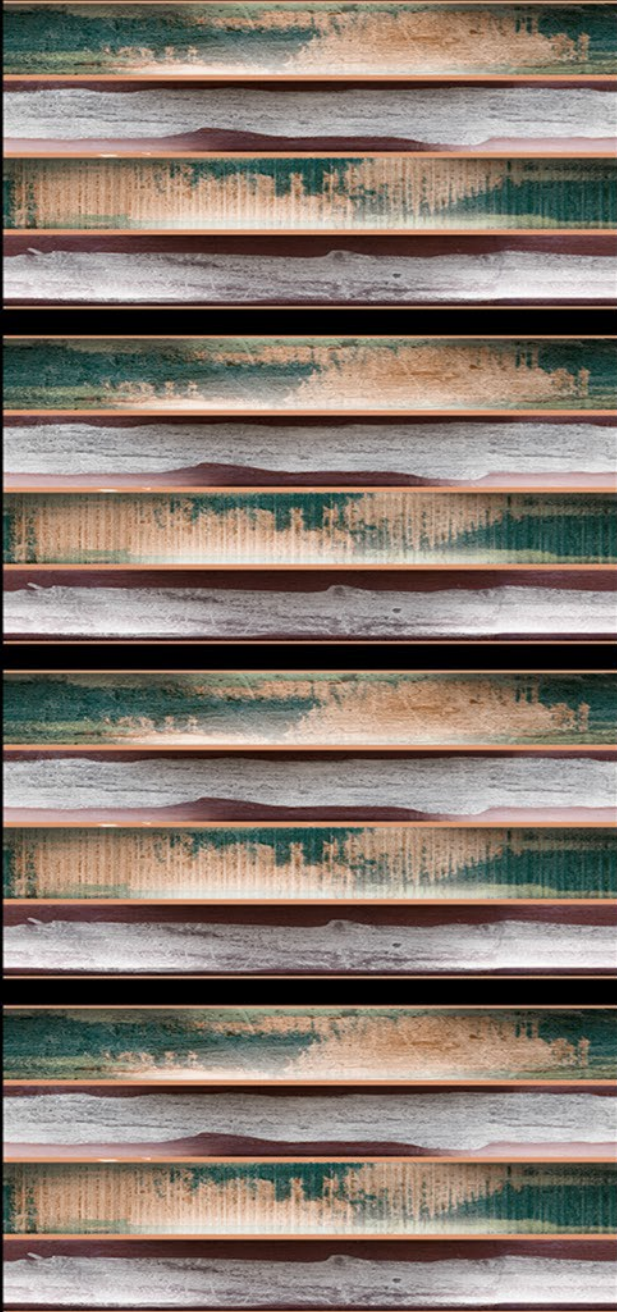

CHEMICAL RESISTANCE

FROST RESISTANCE

RESISTANCE TO FIRE

Matt Finish...!!

Wall Tiles 300X600 MM

1-8031_DK
2-8031_DK
3-8031_DK
4-8031_DK

1-8032_LT
2-8032_DK
3-8032_DK
4-8032_LT

WATERPROOF
SURFACE