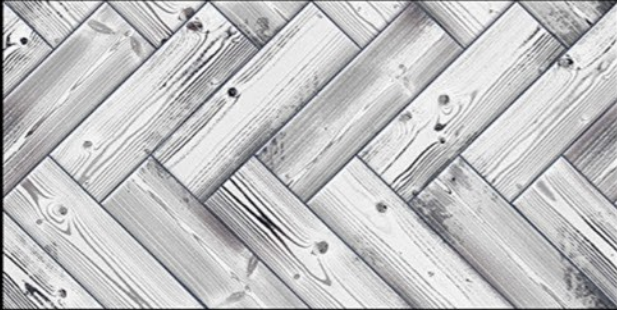

CHEMICAL
RESISTANCE

FROST
RESISTANCE

RESISTANCE
TO FIRE

Matt Finish...!!

Wall Tiles 300X600 MM

1-8011_LT
2-8011_LT
3-8011_LT
4-8011_LT

1-8012_LT
2-8012_LT
3-8012_LT
4-8012_LT

WATERPROOF
SURFACE