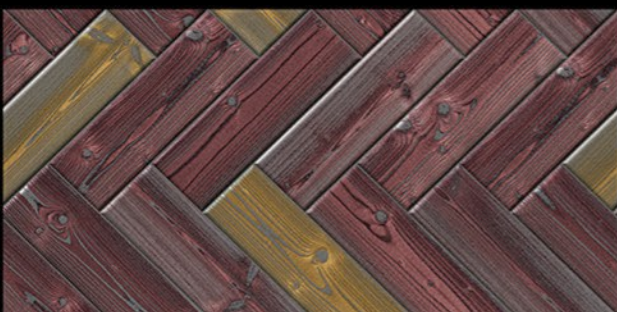

CHEMICAL
RESISTANCE

FROST
RESISTANCE

RESISTANCE
TO FIRE

Matt Finish...!!

Wall Tiles 300X600 MM

1-8041_DK
2-8041_DK
3-8041_DK
4-8041_DK

1-8042_DK
2-8042_DK
3-8042_DK
4-8042_DK

WATERPROOF SURFACE