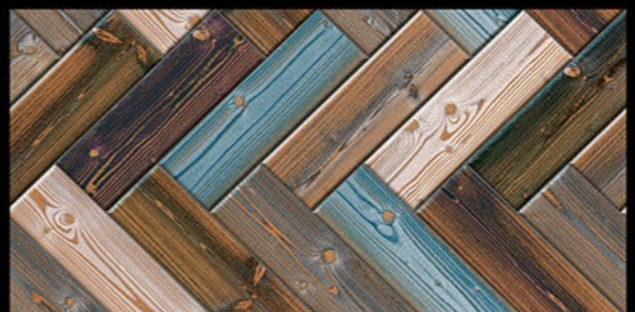

CHEMICAL
RESISTANCE

FROST
RESISTANCE

RESISTANCE
TO FIRE

Matt Finish...!!

Wall Tiles 300X600 MM

1-8041_DK
2-8041_DK
3-8041_DK
4-8041_DK

1-8042_DK
2-8042_DK
3-8042_DK
4-8042_DK

WATERPROOF SURFACE