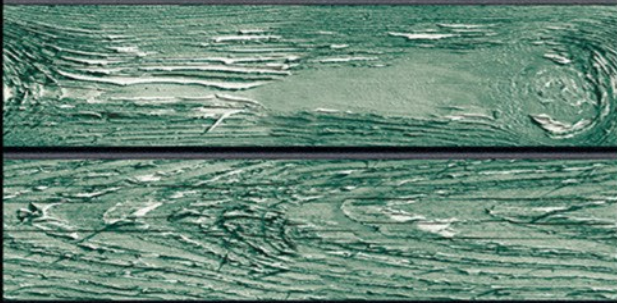

CHEMICAL
RESISTANCE

FROST
RESISTANCE

RESISTANCE
TO FIRE

Matt Finish...!!

Wall Tiles 300X600 MM

1-8027_LT
2-8027_DK
3-8027_DK
4-8027_LT

1-8028_LT
2-8028_DK
3-8028_DK
4-8028_LT

WATERPROOF SURFACE