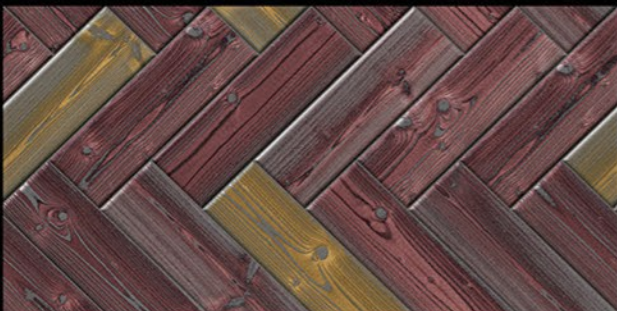

CHEMICAL
RESISTANCE

FROST
RESISTANCE

RESISTANCE
TO FIRE

Matt Finish...!!

Wall Tiles 300X600 MM

1-8041_DK
2-8041_DK
3-8041_DK
4-8041_DK

1-8042_DK
2-8042_DK
3-8042_DK
4-8042_DK

WATERPROOF SURFACE