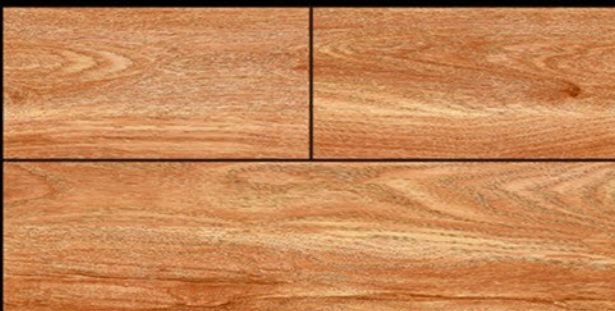

CHEMICAL
RESISTANCE

FROST
RESISTANCE

RESISTANCE
TO FIRE

Matt Finish...!!

Wall Tiles 300X600 MM

1-8021_LT
2-8021_DK
3-8021_DK
4-8021_LT

1-8022_LT
2-8022_HL_1
3-8022_HL_1
4-8022_DK

WATERPROOF
SURFACE