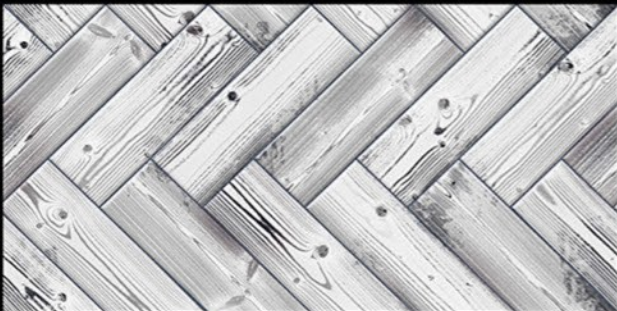

CHEMICAL
RESISTANCE

FROST
RESISTANCE

RESISTANCE
TO FIRE

Matt Finish...!!

Wall Tiles 300X600 MM

1-8011_LT
2-8011_LT
3-8011_LT
4-8011_LT

1-8012_LT
2-8012_LT
3-8012_LT
4-8012_LT

WATERPROOF
SURFACE