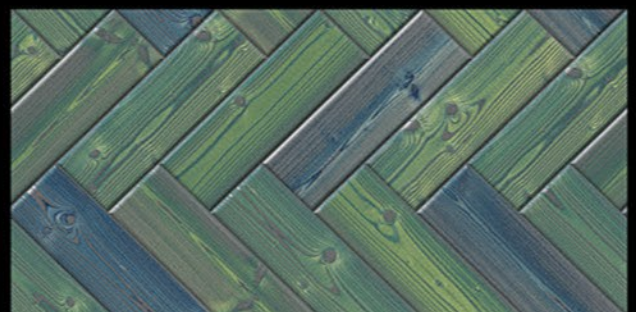

CHEMICAL
RESISTANCE

FROST
RESISTANCE

RESISTANCE
TO FIRE

Matt Finish...!!

Wall Tiles 300X600 MM

1-8013_LT
2-8013_LT
3-8013_LT
4-8013_LT

1-8014_DK
2-8014_DK
3-8014_DK
4-8014_DK

WATERPROOF
SURFACE