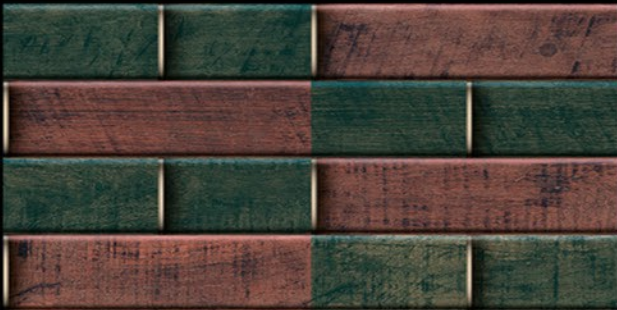

CHEMICAL
RESISTANCE

FROST
RESISTANCE

RESISTANCE
TO FIRE

Matt Finish...!!

Wall Tiles 300X600 MM

1-8025_LT
2-8025_DK
3-8025_DK
4-8025_LT

1-8026_LT
2-8026_DK
3-8026_DK
4-8026_LT

WATERPROOF
SURFACE